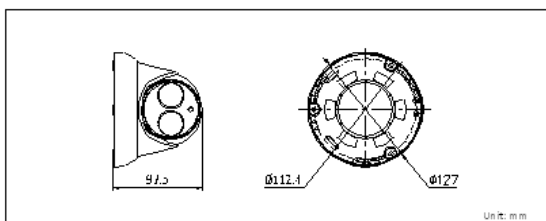

DS-2CD2332-I 3MP EXIR Turret Network Camera

EXIR

Key features

- 3 megapixel (2048 x 1536) resolution
- Full HD1080p real-time video
- DWDR & 3D DNR & BLC
- EXIR illuminator (up to 30m)
- IP66
- PoE

Dimensions

Accessories

DS-1239ZJ-1

Wall Mount
Aluminium Bracket
(with junction box)

DS-2CD2332-I	
Camera	
Image sensor	1/3" progressive scan CMOS
Min. illumination	0.07 lux@F1.2, AGC on 0 lux with IR
Shutter time	1/25s (1/30s) ~ 1/100,000s
Lens	4mm@F2.0, angle of view: 79° (2.8mm, 6mm, 12mm optional)
Lens mount	M12
Angle adjustment	Pan: 0° ~ 360°, tilt: 0° ~ 75°, rotation: 0° ~ 360°
Day & night	ICR
Digital noise reduction	3D DNR
Wide dynamic range	Digital WDR
Backlight compensation	Yes, zone configurable
Compression standard	
Video compression	H.264 / MJPEG
H.264 compression profile	Main profile
Bit rate	32 Kbps ~ 16 Mbps
Dual stream	Yes
Image	
Max. image resolution	2048 x 1536
Frame rate	50Hz: 20fps (2048 x 1536), 25fps (1920 x 1080), 25fps (1280 x 720) 60Hz: 20fps (2048 x 1536), 30fps (1920 x 1080), 30fps (1280 x 720)
Image settings	Saturation, brightness, contrast adjustable through client software or web browser
Network	
Network storage	NAS (iSCSI optional)
Alarm trigger	Motion detection, tampering alarm
Protocols	TCP/IP, ICMP, HTTP, HTTPS, FTP, DHCP, DNS, DDNS, RTP, RTSP, RTCP, PPPoE, NTP, UPnP, SMTP, SNMP, IGMP, 802.1X, QoS, IPv6, Bonjour (SIP optional)
System compatibility	ONVIF, PSIA, CGI
General functionalities	User authentication, watermark
Interface	
Communication interface	1 RJ45 10M / 100M ethernet port
General	
Operating conditions	-30°C ~ 60°C (-22°F ~ 140°F) humidity 95% or less (non-condensing)
Power supply	12 VDC ± 10%, PoE (802.3af)
Power consumption	Max. 5.5W (7.5W with ICR on)
Ingress protection	IP66
EXIR range	up to 30m
Dimensions	Φ 127 x 97.5 mm
Weight	670g (1.5 lbs)